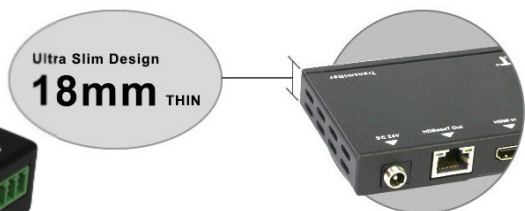

4Konnnect 4K-725

Flexible and comprehensive HDMI extender solution using Cat 6-8 cable

4Konnnect

The **4K-725** is a flexible and cost effective solution to extending HDMI, bi-directional IR, full duplex RS232 and POC (remote power over cable). Consisting of a transmitter/receiver pair, both units are compact and come with IR accessories. By incorporating the Lite HDBaseT technology 4K UHD HDMI signals can be transmitted up to 70m away.

Distribute high resolution UHD HDMI video together with IR, RS232 and remote power over a single CAT 6 screened twisted pair cable up to 70m

The **4K-725** is a HDBaseT transmitter/receiver pair capable of transmitting UHD HDMI signals up to 4K UHD resolutions. The extender pairs provide the pass through of wide band bi-directional InfraRed signals and full duplex RS232 up to 115Kbaud. Whilst POH power (24V) can be sent by either the TX or RX through the Cat 6 cable to provide power to the remote end. All that is required is a single Cat6 cable connection to provide all these features.

The **4K-RX725** or **4K-TX725** can connect to any other product in the **4Konnnect** range as an extender or into or out of a matrix or splitter

The 4K range from Smart-e is a family of digital extenders and matrices using standard CAT 6-8 STP/FTP cable to transmit 4K resolution signals over long distances

The Smart-e 4K-725 features

- Easy to install, inexpensive CAT 6-8 cable
- Outputs reach up to 70m
- Support HDMI up to 297 MHz TDMS clock
- HDCP/EDID/DDC transparent link
- HDMI resolutions 4K, 2K & 1080p
- HDCP 2.2 compatible
- Full duplex RS232 passthrough
- Bi-directional IR pass through
- 1 x CAT 6-8 STP/FTP cables
- Supplies 24V remote power (POC) to either end
- Uses HDBaseT technology
- Status LEDs
- Compact TX/RX unit—18mm high
- Secure DC connection